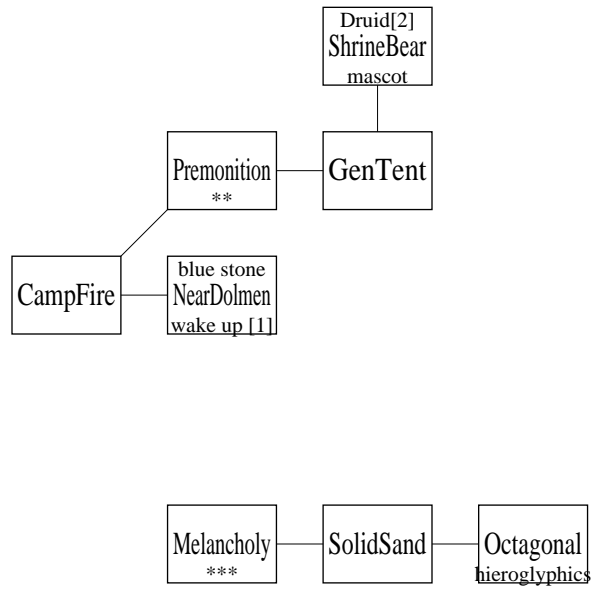

Map #3 of IF Game "Curses"

Created by Jeffrey Rosenthal, using "admap" by Fredric Ihren.

** Arrive here after sleeping in Servant's Quarters.

*** Arrive here after sleeping in AlisonWriting (return with 'pinch me').

[1] Must drop mascot first, else lose 50 points.

[2] Apparently, "painting, lagach" transports you to painting (etc.).